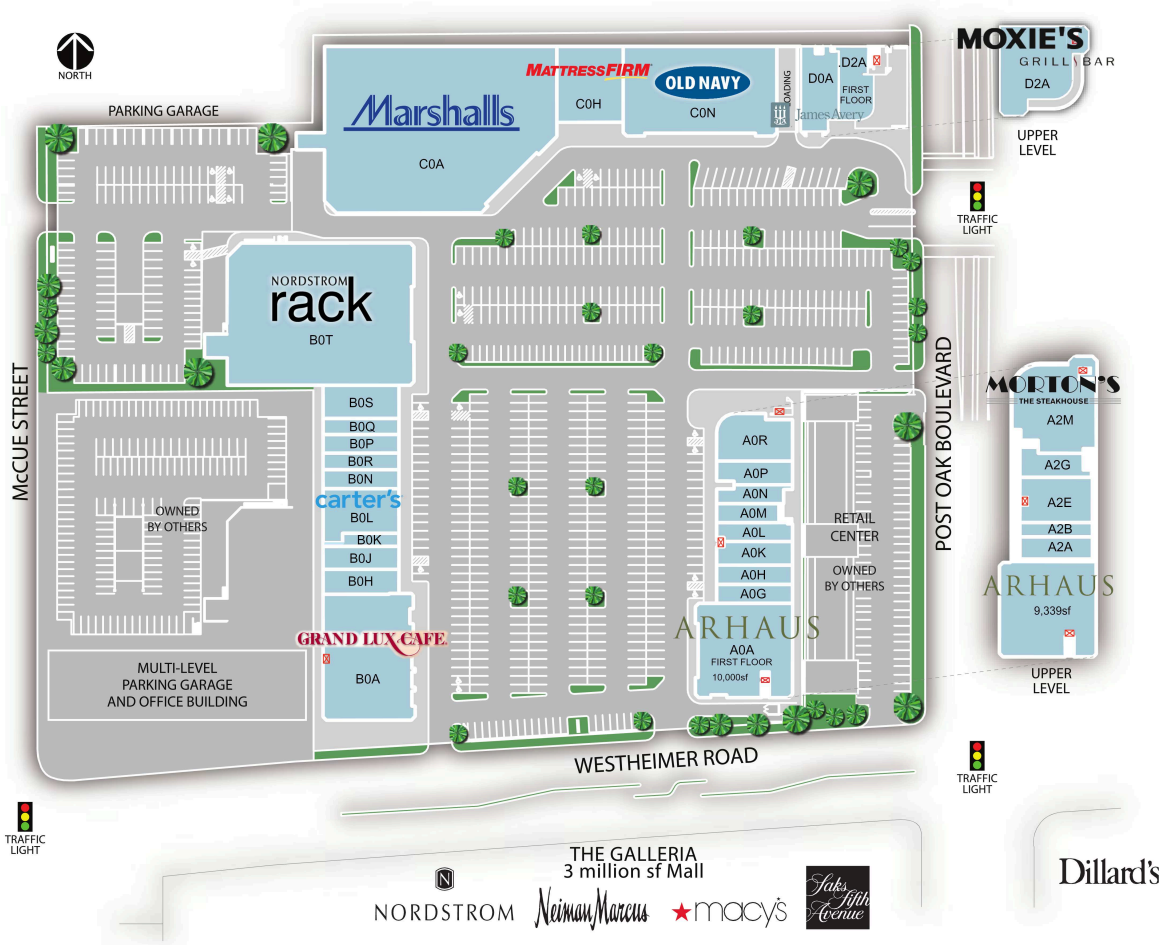

Centre at Post Oak

A0A Arhaus Furniture	19,339 SF	B0A Grand Lux Cafe	12,824 SF
A0G Sport Clips	1,600 SF	B0H Galleria Smile	2,100 SF
A0H C2 Education Center	1,600 SF	B0J Asian Restaurant	1,800 SF
A0K Nothing Bundt Cakes	1,971 SF	B0K Iloff Jewelers	1,000 SF
A0L Le Creuset	1,569 SF	B0L Carter's	4,000 SF
A0M Lerant	1,308 SF	B0N Creamistry	1,600 SF
A0N European Wax Center	1,333 SF	B0P Harvest Express	1,565 SF
A0P Motion Stretch Studio	1,924 SF	B0Q Good Feet	1,360 SF
A0R Snooze, an AM Eatery	3,734 SF	B0R Cacao & Cardamom	1,400 SF
A2A GolfTec	1,676 SF	B0S Relax The Back	2,800 SF
A2B Lashes by Ann	1,118 SF	B0T Nordstrom Rack	30,000 SF
A2E MC Spa and Nail Bar	3,504 SF	C0A Marshall's	40,000 SF
A2G Weight Watchers	1,673 SF	C0H Mattress Firm	5,543 SF
A2M Morton's Steakhouse	7,000 SF	C0N Old Navy	15,000 SF

Centre at Post Oak

D0A James Avery Jewelry

3,445 SF

D2A Moxie's Grill and Bar

10,137 SF