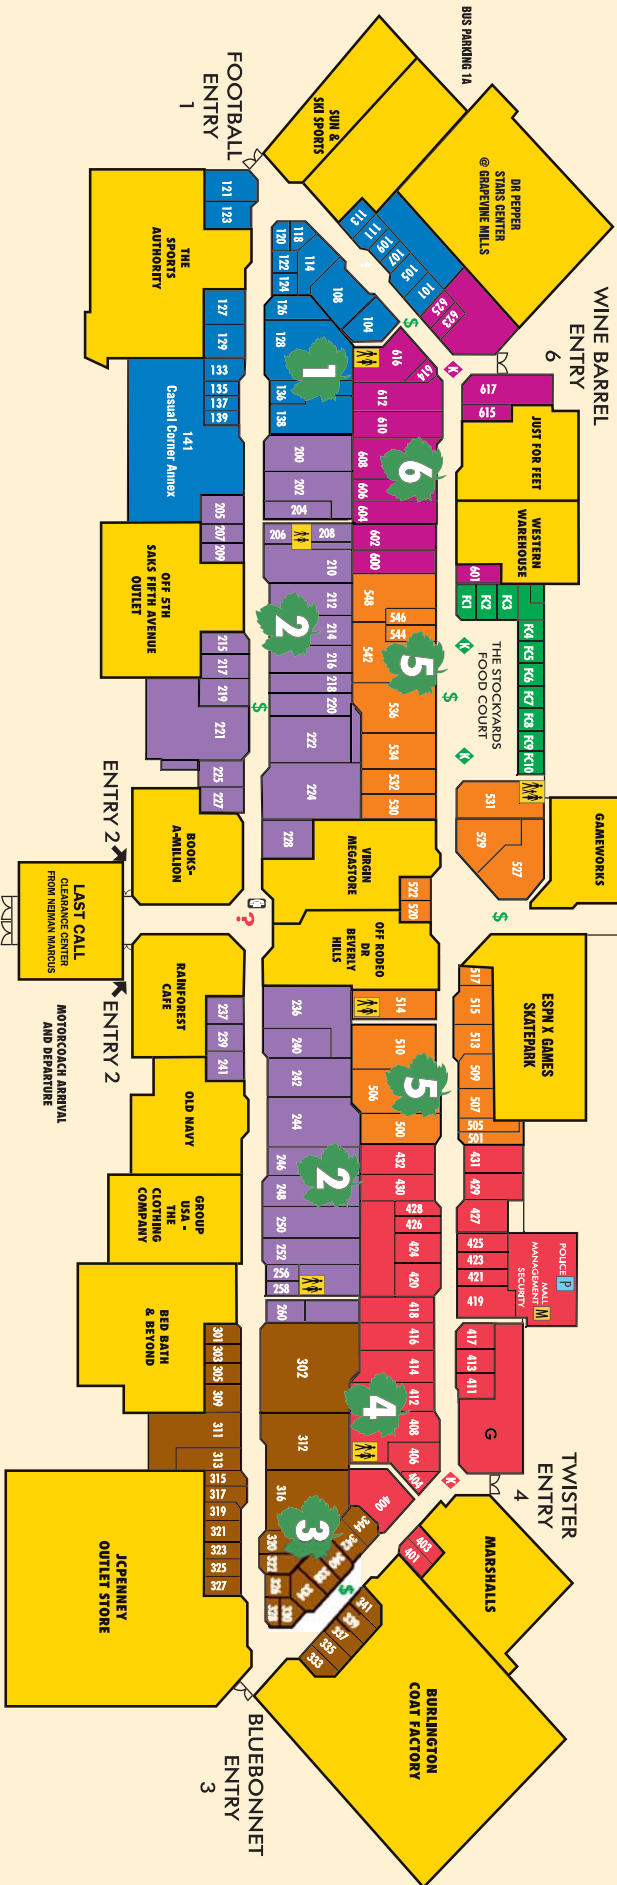

## Major Stores & Entertainment

AMC Grapevine Mills 30 Theatre	539-5909
253 Bed Bath & Beyond	355-0820
231 Books-A-Million	539-0636
343 Burlington Coat Factory	355-1089
613 Dr Pepper STARS CENTER	874-1930
519 ESPN X Games Skatepark	539-4340
525 GameWorks	539-6757
247 Group USA-The Clothing Co.	874-1902
329 JCPenney Outlet Store	874-1514
233 Last Call Clearance Center from Neiman Marcus	214-513-1527
407 Marshalls	539-5500
211 OFF 5TH Saks Fifth Avenue Outlet	724-3500
234 Off Rodeo Dr. Beverly Hills	724-7860
245 Old Navy	355-3405
125 Sports Authority, The	874-0500
119 Sun & Ski Sports	355-9424
232 Virgin Megastore	874-9333
603 Western Warehouse	355-8312

## Perimeter Stores

AmeriSuites	691-1199
Bass Pro Shops Outdoor World	724-1710
Bennigan's	691-8690
Blue Goose Fish Co.	724-2411
Chick-fil-A	539-6543
Chuck E. Cheese	874-8713
Cozymel's Coastal Mexican Grill	724-0277
Discount Tire	539-7171
Homewood Suites	355-0303
Kinko's Copies	724-4885
MedCare Now	539-6330
Michael's	724-0805
Rooms To Go	214-513-8550
Steak 'n Shake	724-2260
Trail Dust Steak House	724-9153